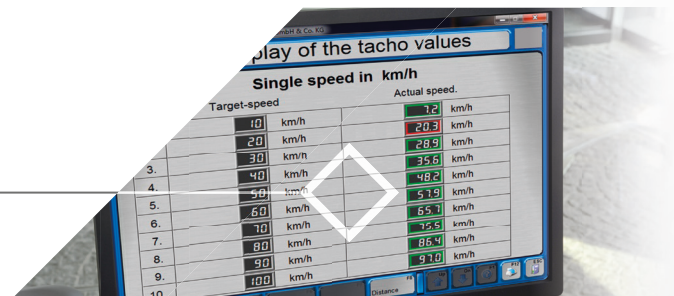

TPS-SERIES

TACHOMETER TESTER FOR CARS AND COMMERCIAL VEHICLE

Redisplay of the tacho values

Single speed in km/h

	Target speed	Actual speed
1.	10 km/h	12 km/h
2.	20 km/h	22.8 km/h
3.	30 km/h	28.9 km/h
4.	40 km/h	35.6 km/h
5.	50 km/h	42.8 km/h
6.	60 km/h	51.9 km/h
7.	70 km/h	65.7 km/h
8.	80 km/h	75.5 km/h
9.	90 km/h	85.4 km/h
10.	100 km/h	93.0 km/h

IDEAL FOR ASSESSING THE VARIATION IN TACHOMETER SPEED IN CARS AND VANS AT TEST SPEEDS OF UP TO 160 KM/H

Tachometer testing with up to ten freely selectable test points

Measurement of distance travelled with up to ten optional test points