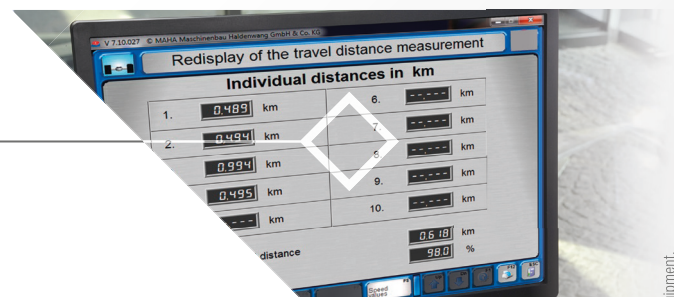

TPS-SERIES

TACHOMETER TESTER FOR CARS AND COMMERCIAL VEHICLE

Redisplay of the tacho values

Single speed in km/h

	Target speed	Actual speed
1.	10 km/h	12 km/h
2.	20 km/h	22.8 km/h
3.	30 km/h	28.9 km/h
4.	40 km/h	35.6 km/h
5.	50 km/h	42.8 km/h
6.	60 km/h	51.9 km/h
7.	70 km/h	65.7 km/h
8.	80 km/h	75.5 km/h
9.	90 km/h	85.4 km/h
10.	100 km/h	93.0 km/h

IDEAL FOR ASSESSING THE VARIATION IN TACHOMETER SPEED IN CARS AND VANS AT TEST SPEEDS OF UP TO 160 KM/H

Tachometer testing with up to ten freely selectable test points

Measurement of distance travelled with up to ten optional test points